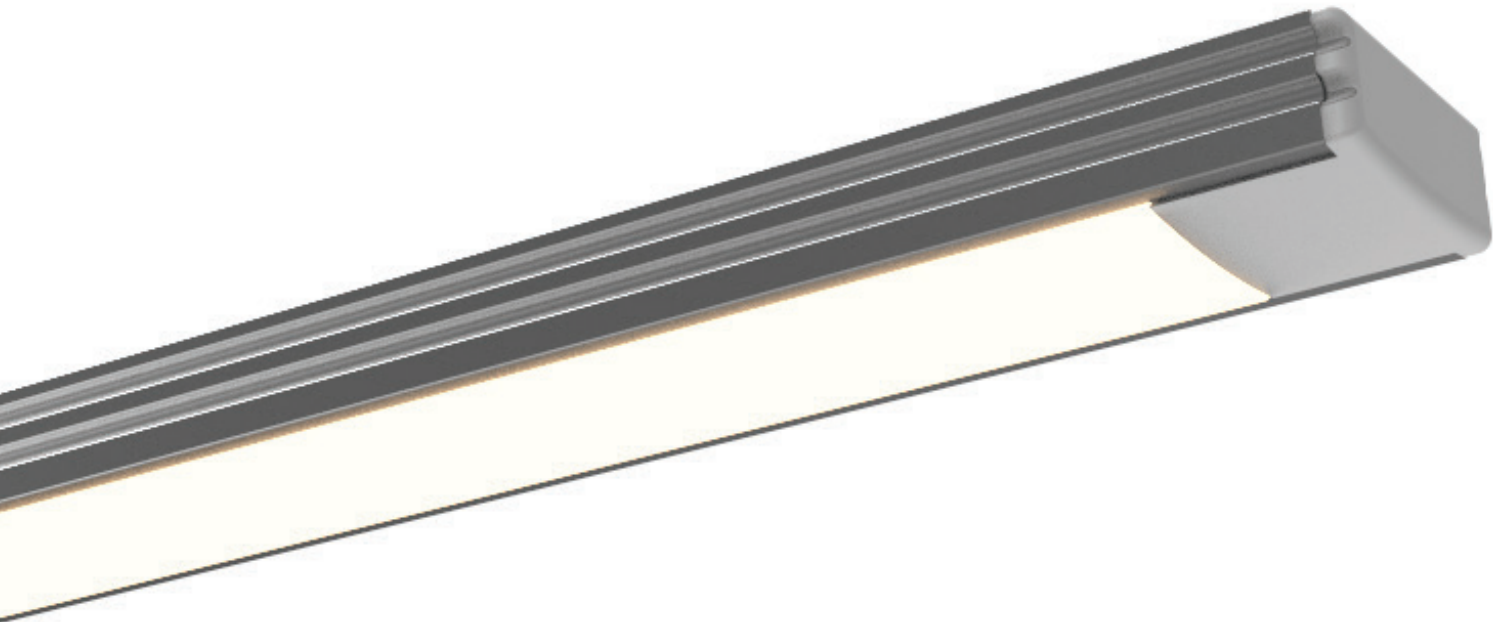

MINI
Design Guide

Profile & Dimensions

Available TivoTape Options - Indoor

DEFINE
LB
SB
HO

ELITE
SB
HO
VHO

ELITE+
Standard
Pro
Vision
Flow

FUSE24
RGB
RGBW

FUSE12
PiXEL RGB

Available TivoTape Options - Outdoor

DEFINE
SB
LB

FUSE24
RGB

FUSE12
PiXEL RGB

Ordering Information

MINI-CHAN-SLV-6.5
Anodized Aluminum Extrusion,
available in 6.5' lengths

MINI-LNS-XX-6.5
XX = OP (Opal), **DF** (Diffuser)
PC lens, sold in 6.5' lengths

MINI-LNS-SIL-XX
XX = 50 (50'), **100** (100')
Silicone lens, sold by roll

MINI-MTBK
Mounting Clip

MINI-EC-01
Solid End Cap

MINI-EC-02
Powerfeed End Cap

MINI-ADJ-MTBK
Adjustable Mounting Clip

Photometrics (based on 27K DW)

MINI WITH 2700K DW
Delivered Lumens per foot: 112
Watts per foot: 3.3
CRI : 98
Peak Candela: 39.6

Diode Visibility

Opal lens

Silicone lens

Diffused lens