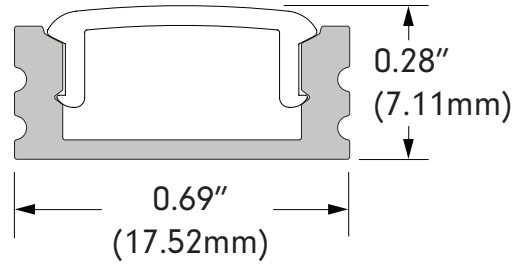

MINI
Design Guide

Profile & Dimensions

Available TivoTape Options - Indoor

DEFINE
LB
SB
HO

ELITE
SB
HO
VHO

ELITE+
Standard
Pro
Vision
Flow

FUSE24
RGB
RGBW

FUSE12
PiXEL RGB

Available TivoTape Options - Outdoor

DEFINE
SB
LB

FUSE24
RGB

FUSE12
PiXEL RGB

Ordering Information

MINI-CHAN-SLV-6.5
Anodized Aluminum Extrusion,
available in 6.5' lengths

MINI-LNS-XX-6.5
XX = OP (Opal), **DF** (Diffuser)
PC lens, sold in 6.5' lengths

MINI-LNS-SIL-XX
XX = 50 (50'), **100** (100')
Silicone lens, sold by roll

MINI-MTBK
Mounting Clip

MINI-EC-01
Solid End Cap

MINI-EC-02
Powerfeed End Cap

MINI-ADJ-MTBK
Adjustable Mounting Clip

Photometrics (based on 27K DW)

MINI WITH 2700K DW
Delivered Lumens per foot: 112
Watts per foot: 3.3
CRI : 98
Peak Candela: 39.6

Diode Visibility

Opal lens

Silicone lens

Diffused lens