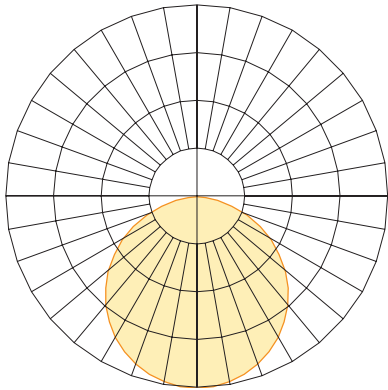

MINI-LNS-SIL-XX
XX = 50 (50'), **100** (100')
Silicone lens, sold by roll

MINI-MTBK
Mounting Clip

MINI-EC-01
Solid End Cap

MINI-EC-02
Powerfeed End Cap

MINI-ADJ-MTBK
Adjustable Mounting Clip

Photometrics (based on 27K DW)

MINI WITH 2700K DW
Delivered Lumens per foot: 112
Watts per foot: 3.3
CRI : 98
Peak Candela: 39.6

Diode Visibility

Opal lens

Silicone lens

Diffused lens