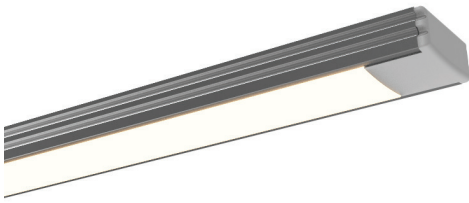

MINI
Design Guide

Profile & Dimensions

Available TivoTape Options - Indoor

DEFINE
LB
SB
HO

ELITE
SB
HO
VHO

ELITE+
Standard
Pro
Vision
Flow

FUSE24
RGB
RGBW

FUSE12
PiXEL RGB

Available TivoTape Options - Outdoor

DEFINE
SB
LB

FUSE24
RGB

FUSE12
PiXEL RGB

Ordering Information

MINI-CHAN-SLV-6.5
Anodized Aluminum Extrusion,
available in 6.5' lengths

MINI-LNS-XX-6.5
XX = OP (Opal), **DF** (Diffuser)
PC lens, sold in 6.5' lengths

MINI-LNS-SIL-XX
XX = 50 (50'), **100** (100')
Silicone lens, sold by roll

MINI-MTBK
Mounting Clip

MINI-EC-01
Solid End Cap

MINI-EC-02
Powerfeed End Cap

MINI-ADJ-MTBK
Adjustable Mounting Clip

Photometrics (based on 27K DW)

MINI WITH 2700K DW
Delivered Lumens per foot: 112
Watts per foot: 3.3
CRI : 98
Peak Candela: 39.6

Diode Visibility

Opal lens

Silicone lens

Diffused lens